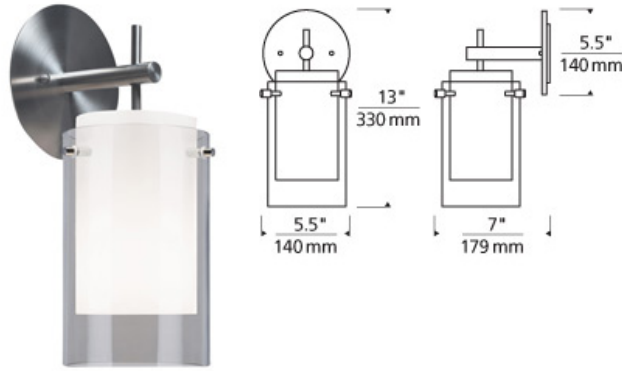

Echo Wall 

DESCRIPTION

Vivid glass shade over white case glass inner cylinder suspended from a round base and highlighted with three satin nickel cylinder details. Provides ambient, up- and down-light. Includes 120 volt, 75 watt or equivalent A19 medium base lamp or 18 watt GU24 base self-ballasted compact fluorescent lamp. Incandescent version dimmable with standard incandescent dimmer.

INSTALLATION

This product can mount to either a 4" square electrical box with round plaster ring or an octagonal electrical box (not included).

WEIGHT

3.5lb / 1.59kg ±

smoke

COLOR OPTIONS

ORDERING INFORMATION

700TDECS COLOR	FINISH	LAMP
A AMBER	S SATIN NICKEL	INCANDESCENT 120V
Q AQUAMARINE		-CF COMPACT FLUORESCENT 120V
C CLEAR		
B HAVANA BROWN		
S SMOKE		
U STEEL BLUE		

700TDECS _____

FIXTURE TYPE: _____

JOB NAME: _____