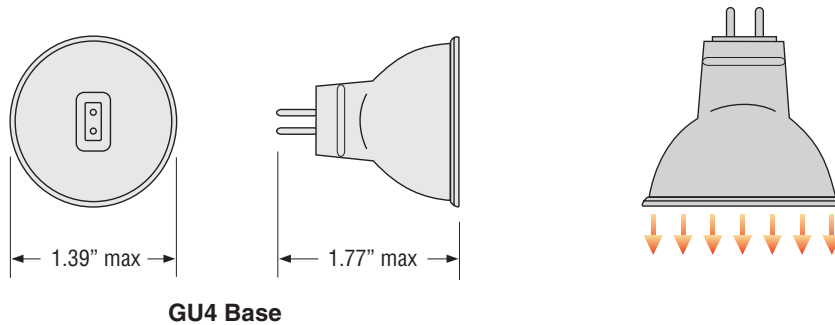

EUROSTAR™ REFLEKTO™ MR11

MR11 Aluminized Reflector Lamps for General Lighting

The aluminum coating of the reflector ensures lower heat radiation to the rear of the lamp.

Case Quantity: 50

Watts (W)	Ordering Code	Lamp Description	Volts (V)	Color Temp (K)	Beam Angle	Beam Spread	Luminous Intensity (cd)	Reflector Color Coating	Average Rated Life (h)
EUROSTAR™ REFLEKTO™ MR11, 12V Miniature, 2-Pin Base									
20	1003344	20MR11/SP12/A/FG	12	2900	12°	Spot	1600	Clear	1500
20	1003345	20MR11/FL36/A/FG	12	2900	36°	Flood	500	Clear	1500
20	1003348	20MR11/SP12/B/FG	12	2900	12°	Spot	1600	Black	1500
20	1003349	20MR11/FL36/B/FG	12	2900	36°	Flood	500	Black	1500
20	1003352	20MR11/SP12/S/FG	12	2900	12°	Spot	1600	Silver	1500
20	1003353	20MR11/FL36/S/FG	12	2900	36°	Flood	500	Silver	1500
35	1003351	35MR11/FL36/B/FG	12	2900	36°	Flood	1050	Black	1500
35	1003355	35MR11/FL36/S/FG	12	2900	36°	Flood	1050	Silver	1500

All dimensions shown in inches unless otherwise noted.

ø(ft)	H(ft)	E(fc)
0.69	3.3	148.92
1.38	6.6	36.97
2.10	9.8	16.91
2.79	13.1	8.92
12°	MR11 Reflektó	20W

ø(ft)	H(ft)	E(fc)
0.69	3.3	250.92
1.38	6.6	62.99
2.10	9.8	27.96
2.79	13.1	15.98
12°	MR11 Reflektó	35W

ø(ft)	H(ft)	E(fc)
2.13	3.3	46.20
4.26	6.6	11.98
6.40	9.8	4.92
8.53	13.1	2.97
36°	MR11 Reflektó	20W

ø(ft)	H(ft)	E(fc)
2.13	3.3	97.92
4.26	6.6	23.97
6.40	9.8	10.96
8.53	13.1	5.95
36°	MR11 Reflektó	35W