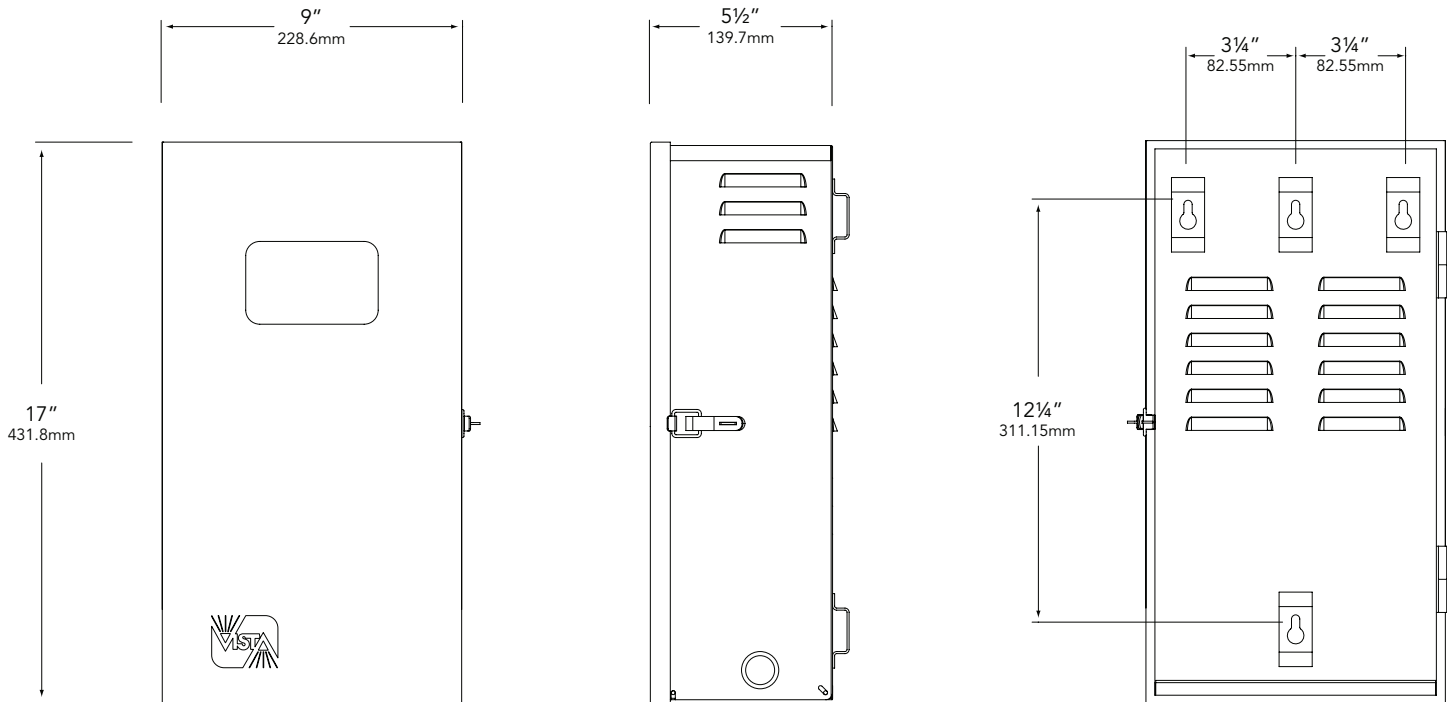

**PROFESSIONAL
OUTDOOR LIGHTING**

Type:

Model:

Project:

SPECIFICATION SHEET

Model MT (Multi-Tap) • Landscape Series • Transformers

TRANSFORMER SPECIFICATIONS:

EXTERIOR CONSTRUCTION:

20-gauge polished, top-grade domestic, 304 stainless steel.

FINISH:

Polished stainless steel with Smudge-Free clear powder-coat.

TRANSFORMER CHARACTERISTICS:

Available Power Ratings: 300, 600, 900, and 1200 Watts

Primary Voltage: 120 Volts (Also available in 240V, 50 or 60 cycle- Special order only.)

Secondary Voltage: 11, 12, 13, 14, and 15 Volts

Fully grounded and isolated with encapsulated core and coil.

TERMINALS:

Extra-large terminal strip for multiple low voltage cable connections. A separate 120-volt terminal strip for easy hard-wiring and accessory terminal strip for easy installation of external switching devices also included.

PRIMARY PROTECTION:

Auto thermal shut-off.

SECONDARY PROTECTION:

Resettable high performance magnetic circuit breaker.

WIRING:

6-foot, heavy-gauge, grounded, water-resistant power cord with integrally molded plug.

CERTIFICATION:

UL Listed to U.S. and Canadian safety standards for landscape lighting transformers (UL 1838). Pool & Spa Ready - Suitable for Use with Submersible Luminaires or Submersible Pumps (power cord must be shortened to a 3-foot maximum length - see Installation Instructions).

All Vista transformers are [MADE IN THE U.S.A.](#)

DIMENSIONS:

Vista Professional Outdoor Lighting reserves the right to modify the design and/or construction of the fixture shown without further notification.