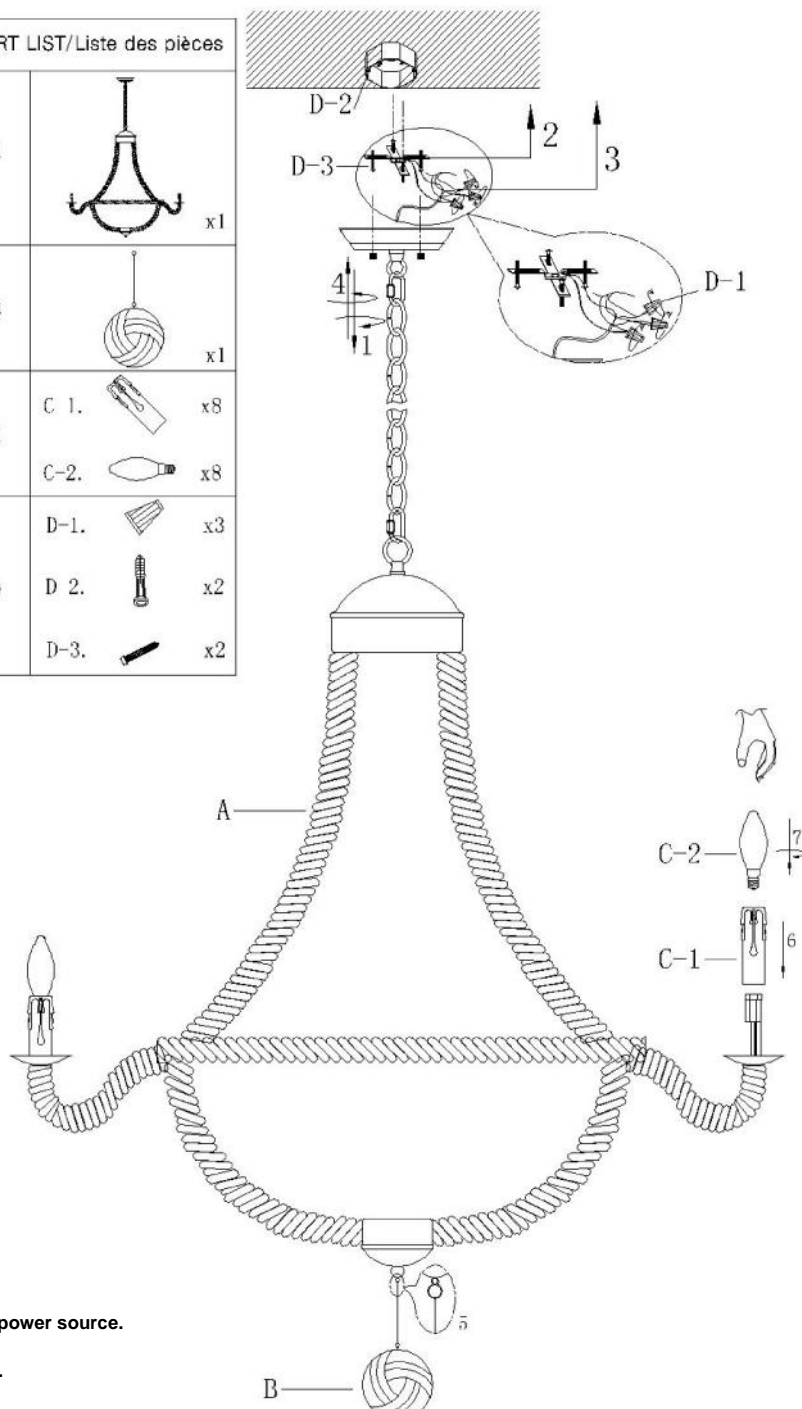

98261 - CELESTINE CEILING LAMP

ASSEMBLY REQUIRED? <sup>N</sup>  
**98261 - CELESTINE CEILING LAMP**

BULB TYPE	Type B35
COLOR	Natural
DIMMABLE	Yes (add one dimmer switch)
MAX BULB WATTS	25W
NO. OF BULB SOCKETS	8
NO. OF BULBS INCLUDED	0
PRODUCT COVER (UPHOLSTERY MATERIAL OR TYPE OF METAL)	Twine
PRODUCT FINISH (STRUCTURE MATERIEL OR TYPE OF WOOD)	Metal
SOCKET SIZE	E12
TOTAL NET WEIGHT (KG)	7.72
TOTAL NET WEIGHT (LB)	17
UL LISTED	Y

**CELESTINE CEILING LAMP**

Item No: 98261

Color Natural

Dimensions (in) W 34.6 x H 63.0 x L 34.6

**Description**

The Celestine Ceiling Lamp boasts an iron chandelier softened by twisting twine. Please note: the dangling ball of string will tempt any cats in the vicinity. Bulbs not included, Bulb sold separately, Max Watt 25 W, Size E12, Type B35. UL approved and listed.

# 98261, Celestine Ceiling Lamp

PART LIST/Liste des pièces	
A	 x1
B	 x1
C	C-1.  x8
	C-2.  x8
D	D-1.  x3
	D-2.  x2
	D-3.  x2

## Assembly Instructions:

1. Before assembling, turn off the main power source.
2. Use eight (8) E12 Max 25W light bulbs.
3. To avoid scratches and damages, do not use hard or sharp tools to assemble the lamp.
4. For their safety, keep children away from the electric parts of this lamp.